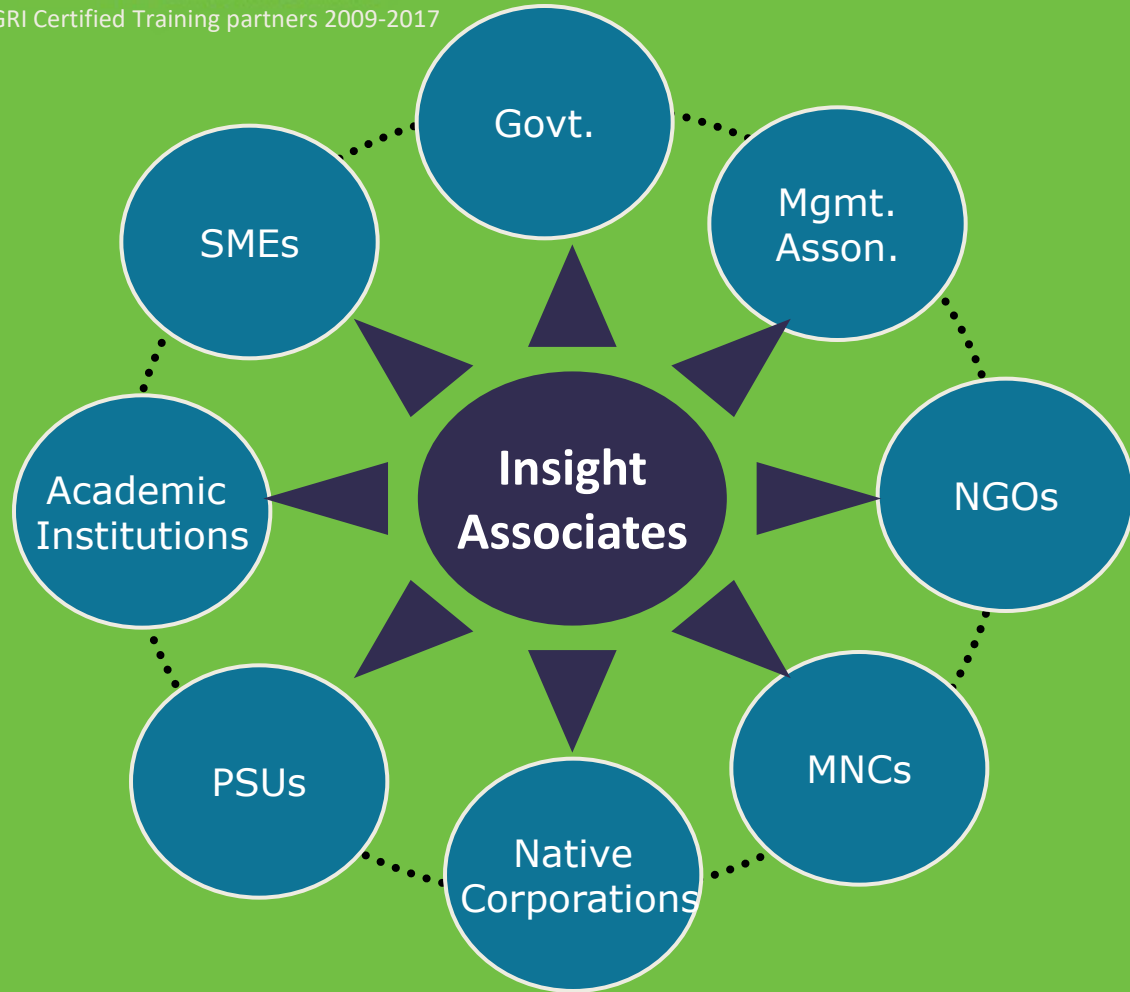

Clientele segments

insight Associates
Connect. Conserve. Communicate.

GRI Certified Training partners 2009-2017